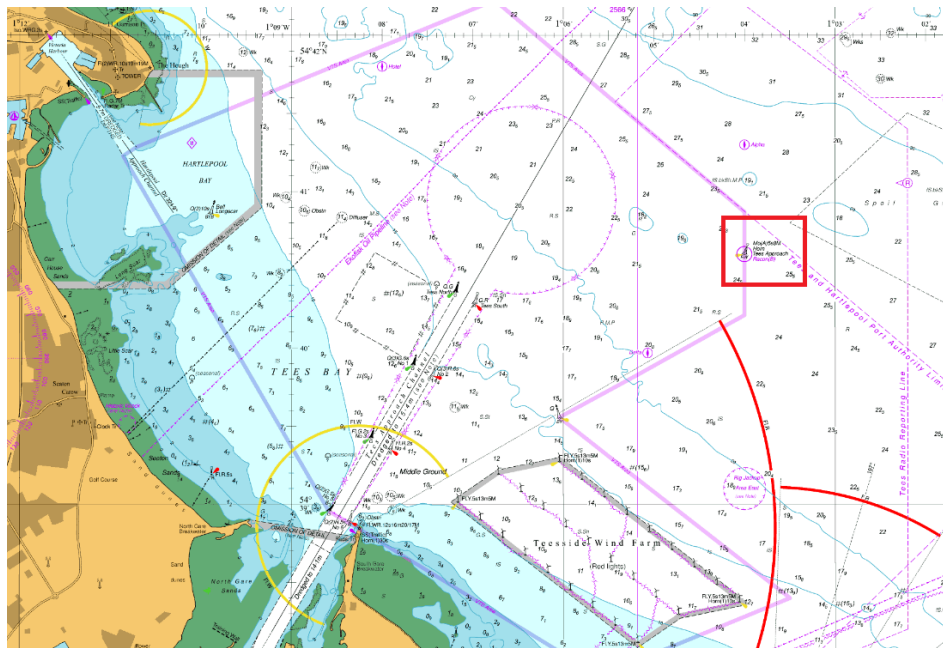

PD TEESPORT LIMITED

NOTICE TO MARINERS NO.22 OF 2025

Updated by the Harbour Master on 21 February

NORTH-EAST COAST OF ENGLAND

TEES BAY

LOCAL AIDS TO NAVIGATION

PD Teesport hereby gives notice that the AIS on following navigational aid is currently inoperable and is now expected to be rectified by the end of March:

- Tees Approach Buoy

Further information is available from TEES VTS on VHF Channel 14 or telephone 01642 277205.

NOTE: Owners, Agents and Charterers should ensure that the contents of this Notice are made known to Masters or persons in charge of their vessels or craft.

Radar, AIS, CCTV, Telephone and VHF Channels are recorded.

Harbour Master's Office, Ferry Road, Middlesbrough, TS2 1PL
Administration: (01642) 277201 Email: harbourmaster@pdports.co.uk
Tees VTS (24 hours): (01642) 277205 Email: tees.vts@pdports.co.uk
www.pdports.co.uk