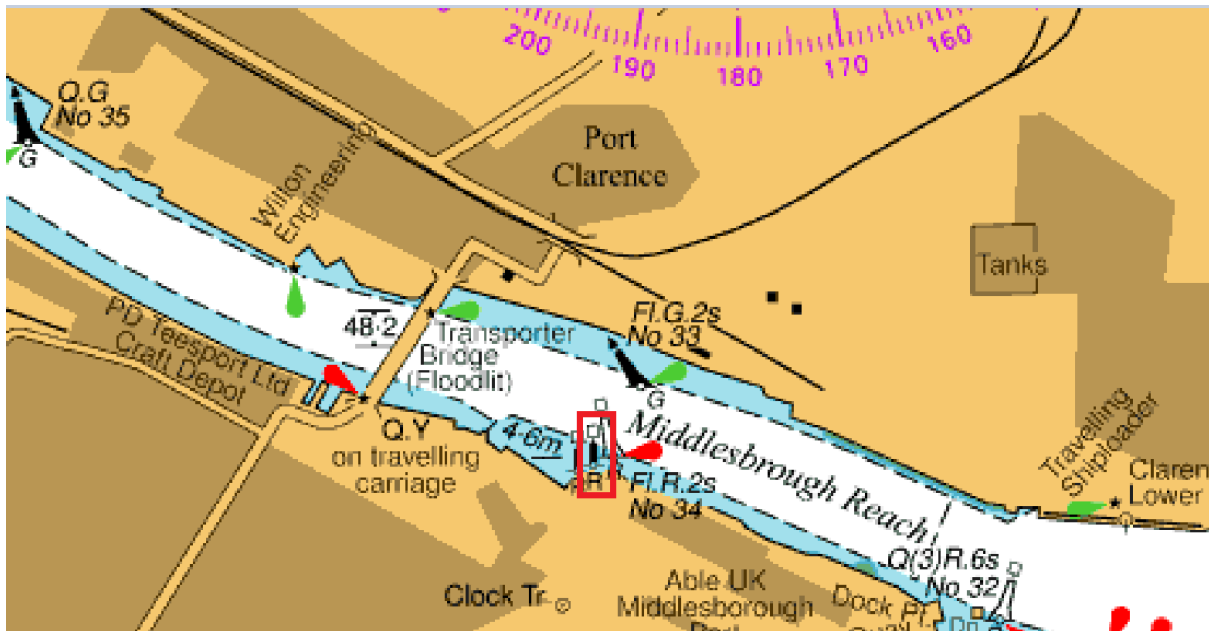

# NOTICE TO MARINERS NO.24 OF 2025

Issued by the Harbour Master on 17 January

NORTH-EAST COAST OF ENGLAND

RIVER TEES

## LOCAL AIDS TO NAVIGATION

PD Teesport hereby gives notice that, with the sanction of the Corporation of Trinity House, the following navigational aid light has been discontinued:

- Able Middlehaven Inset Dock Outer Position 54°34.977'N 01°13.403'W