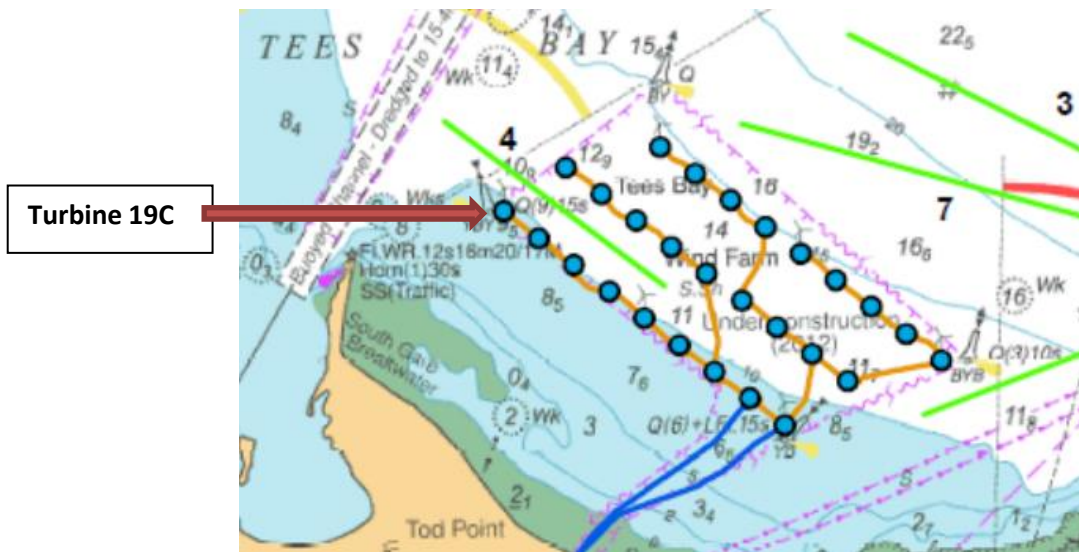

## Notice to Marine Users 2021 Teesside Offshore Wind Farm

04<sup>th</sup> May 2021

### Important Notice to All Marine Users

Please note that there is a temporary loss of power to Turbine 19C at Teesside Offshore Windfarm.

Position of turbine is 54°39.02N 001°07.16W

The turbine is not displaying any Navigation Lights. As soon as power is restored an update will be issued